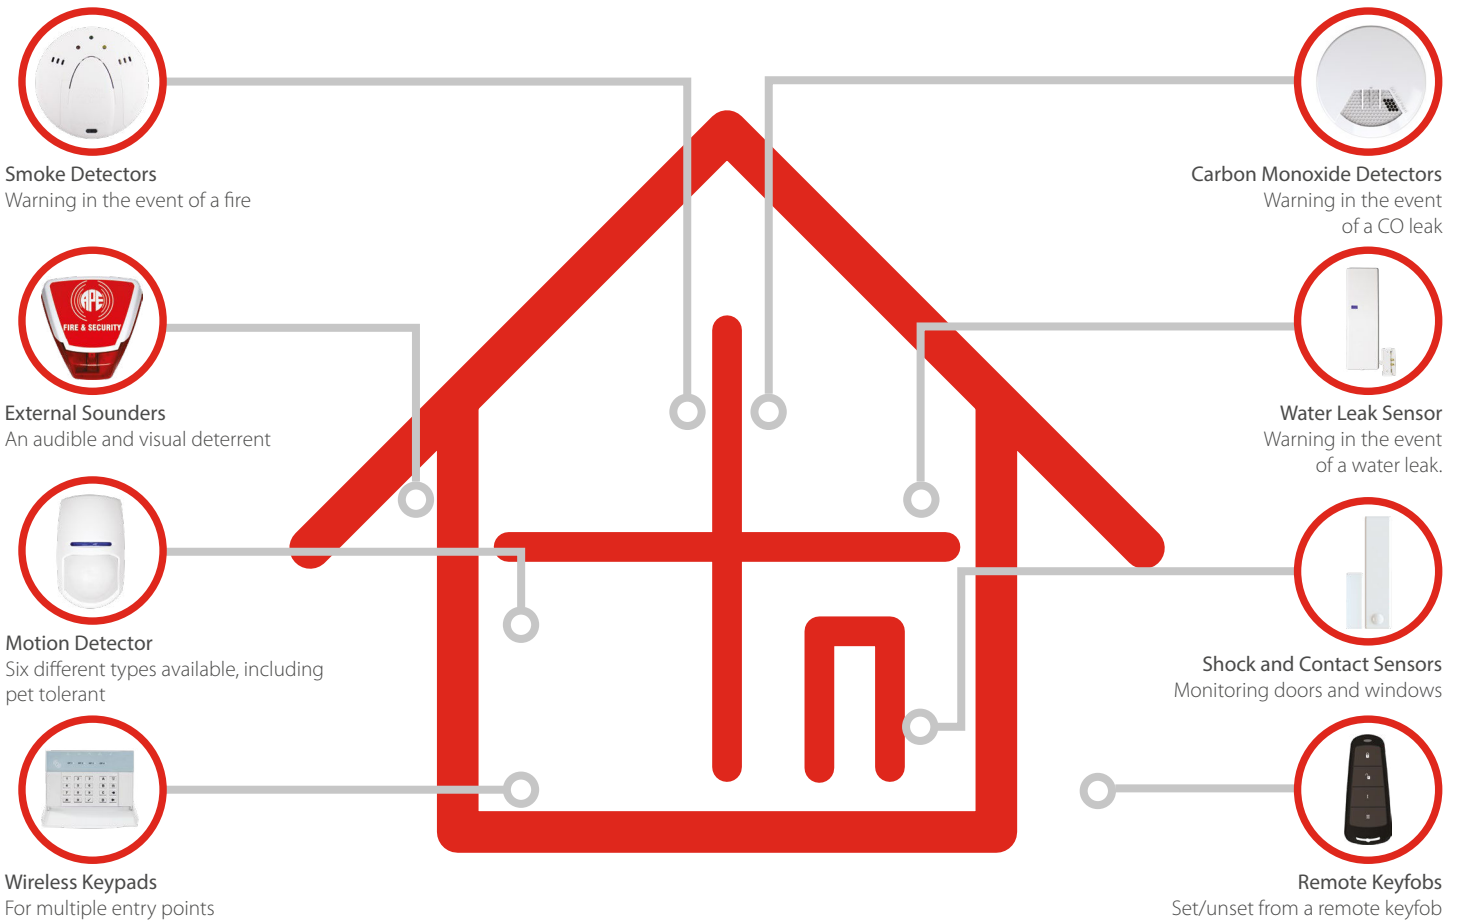

Wireless Peripherals Available for Your Home

Contact us today to find out more about
securing your home & your family

A.P.E Fire & Security

0117 982 5045

info@apealarms.co.uk

www.apefireandsecurity.co.uk