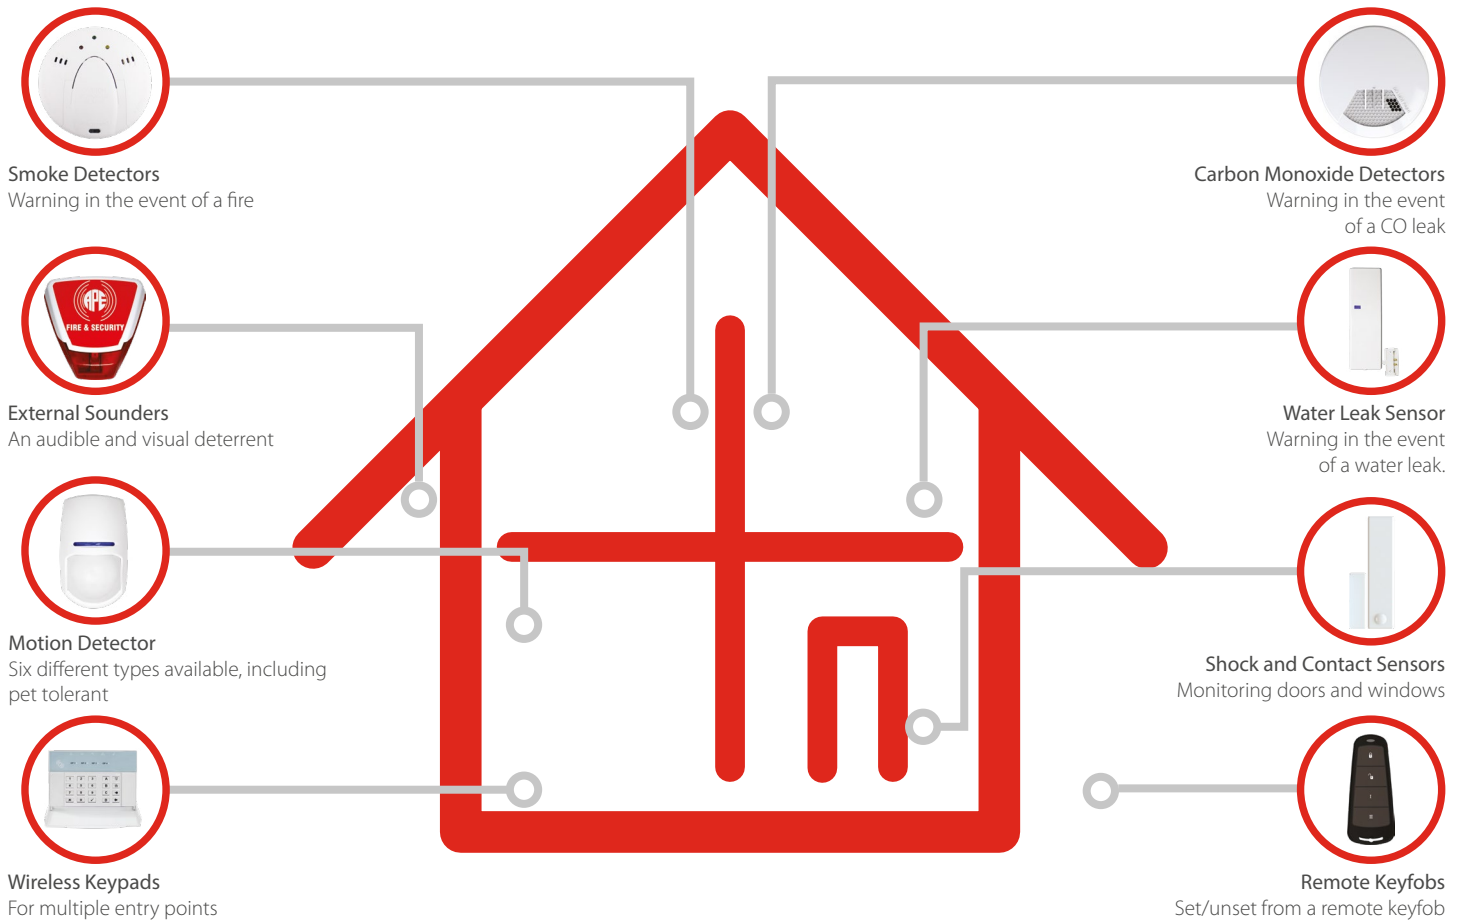

Wireless Peripherals Available for Your Home

Contact us today to find out more about
securing your home & your family

A.P.E Fire & Security
0117 982 5045

info@apealarms.co.uk

www.apefireandsecurity.co.uk